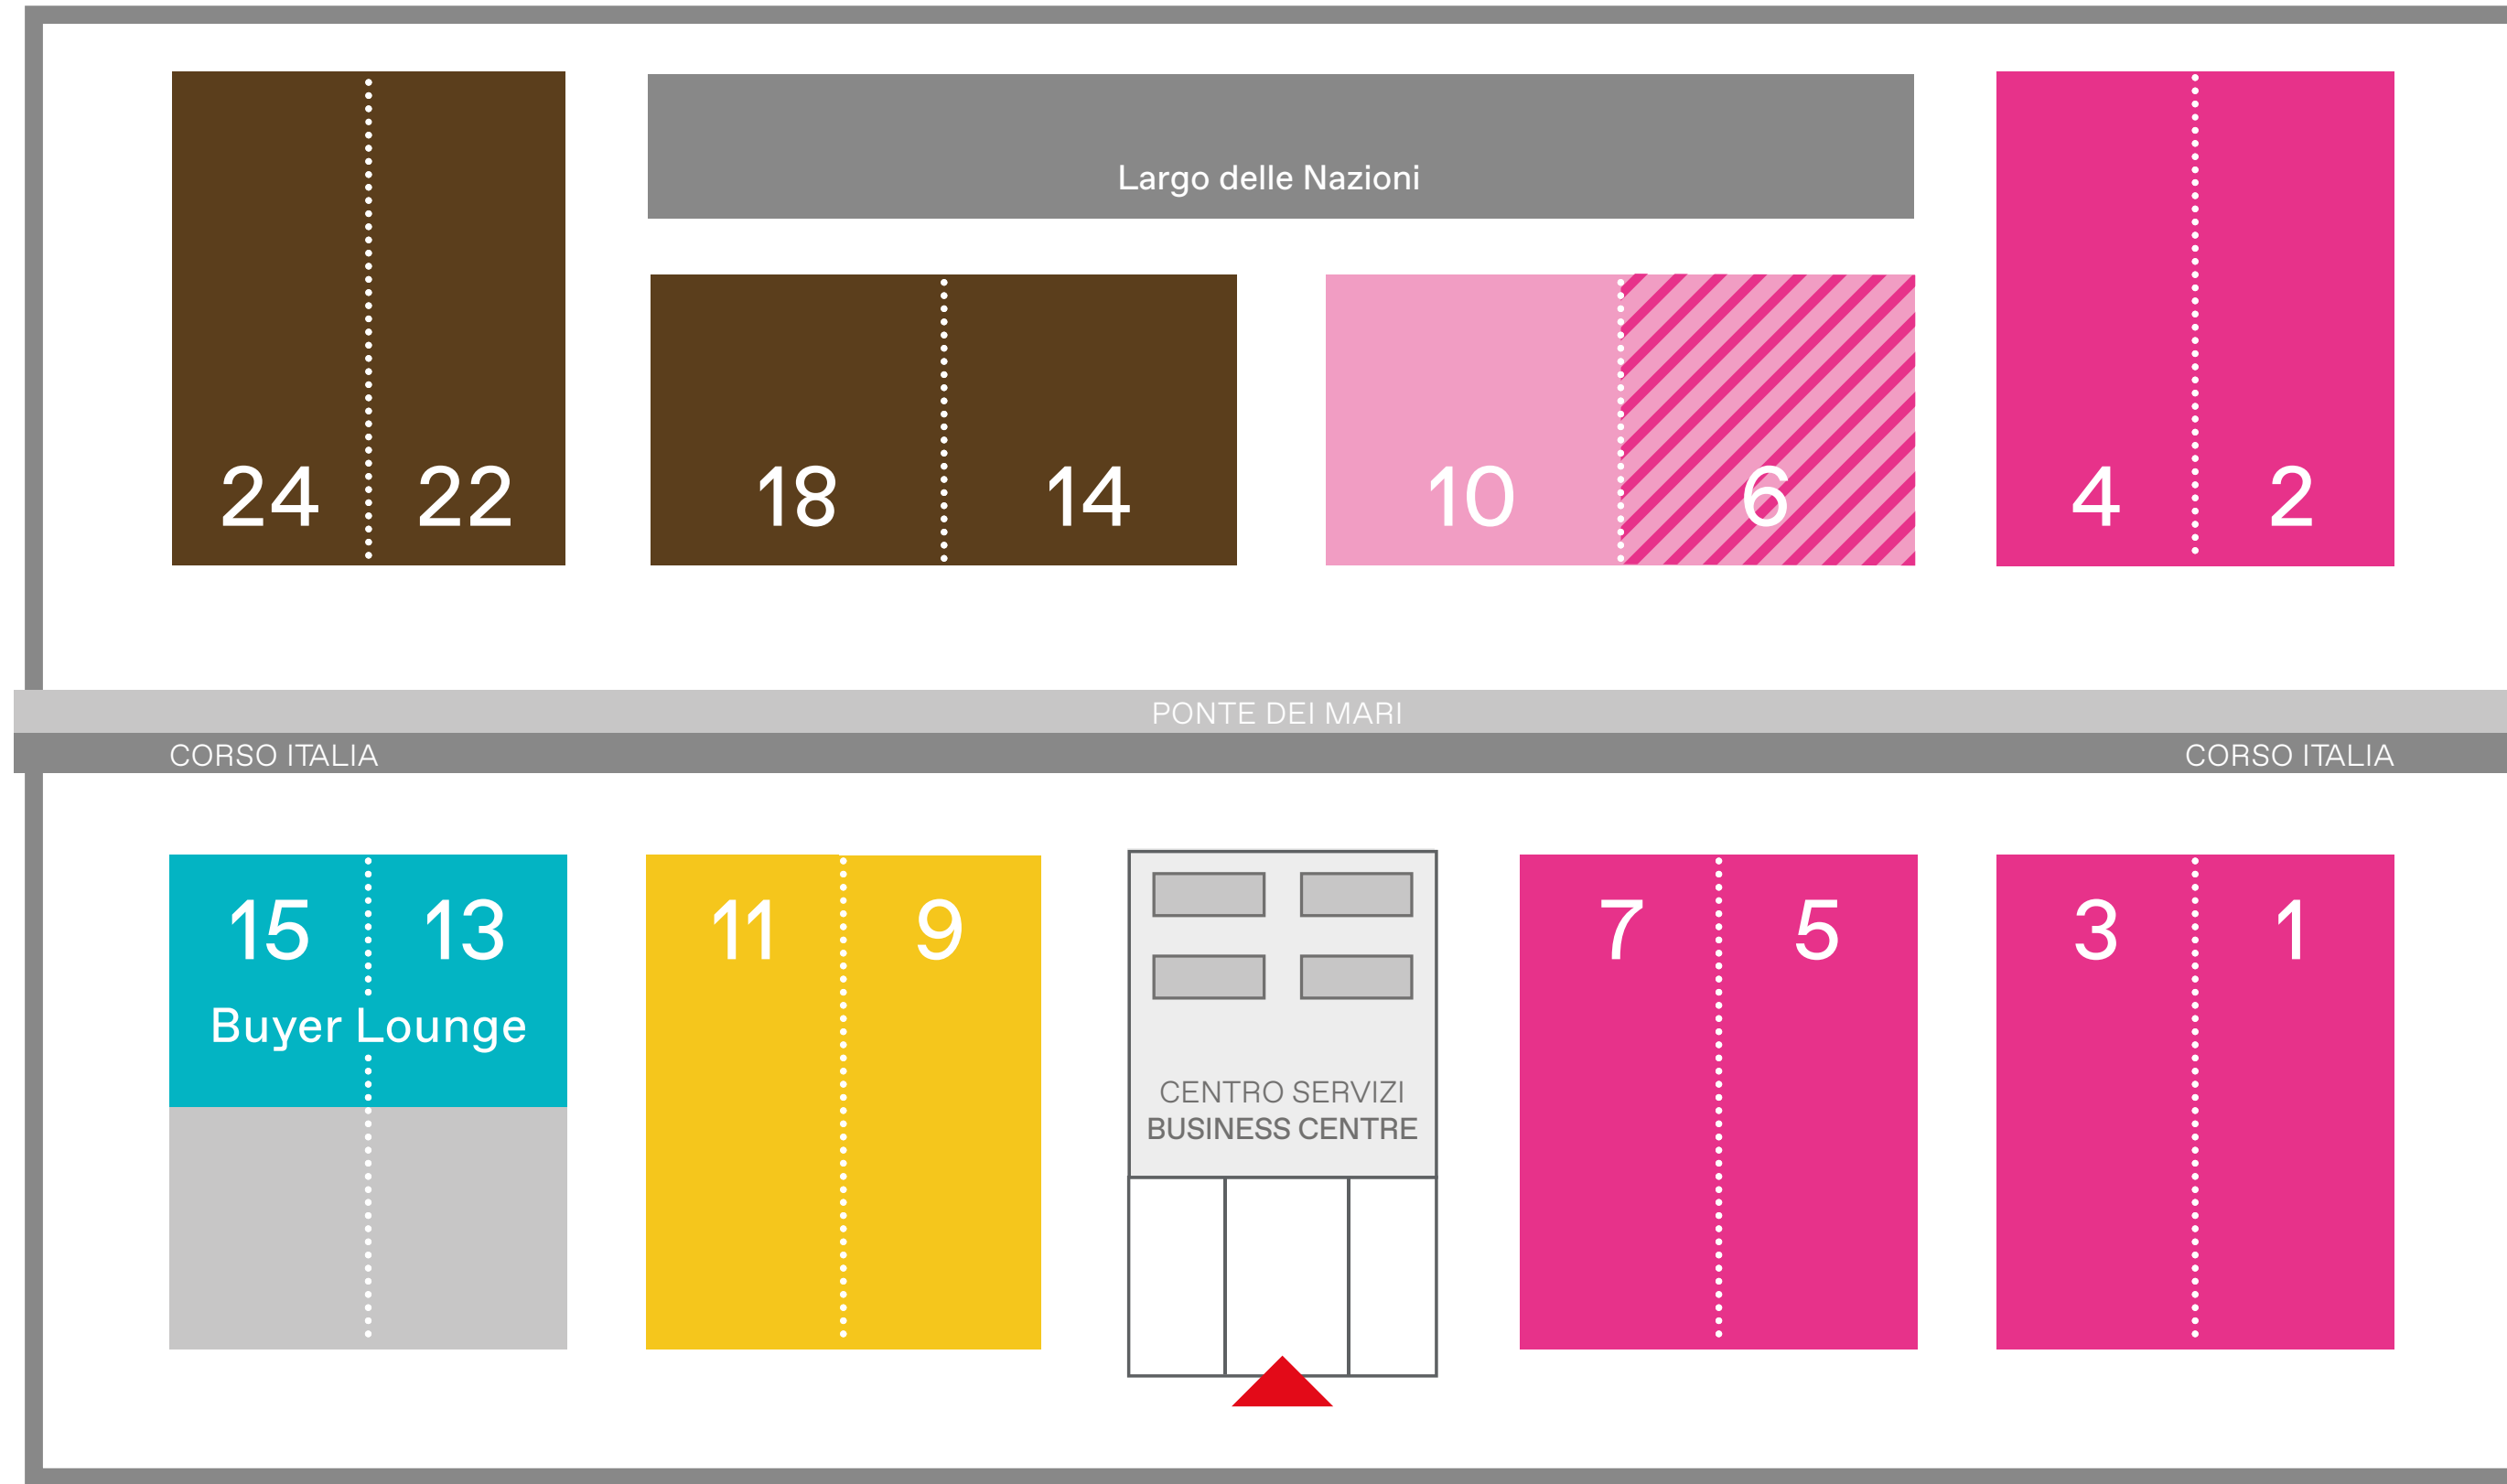

PORTA OVEST  
TIM

PORTA EST

PORTA SUD  
TIM

Yellow square: Furniture, Technology  
Tableware

Brown square: Coffee, Tea  
Bar, Coffee machines, Vending

Pink square: Foodservice equipment  
Bakery, Pizza, Pasta

Pink square: Gelato, Pastry

Diagonal stripes square: Gelato, Pastry, Bakery,  
Foodservice equipment